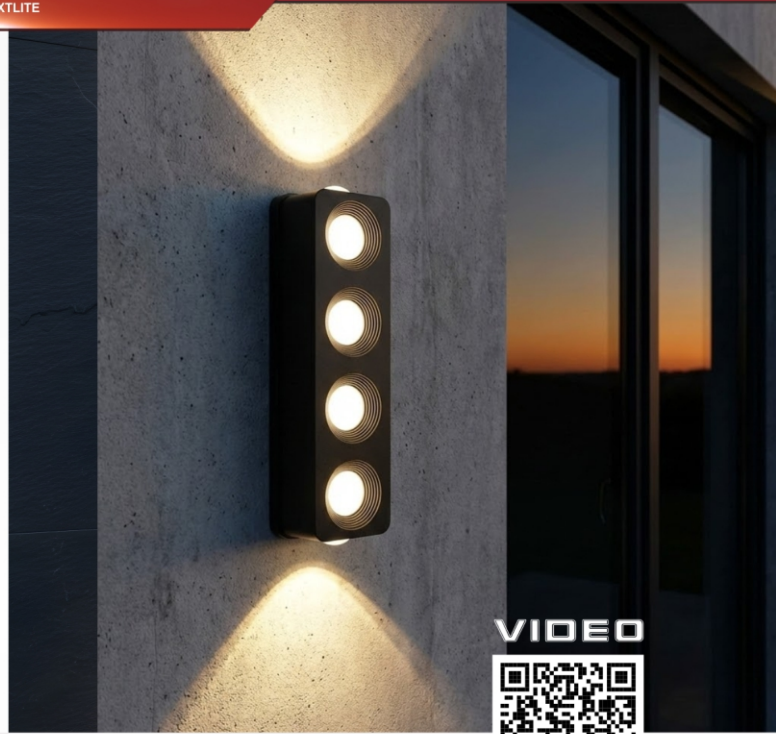

**3 YEARS**  
WARRANTY

VIDEO

**WL92**

LED WALL LIGHT

7W

12W

**specification**

Product Name :	LED WALL LIGHT
Model No. :	WL92 7W / 12W
Specification :	AC220-240V, 50-60Hz, 7W / 12W
Working Temp :	-20~50(°C)
Power Factor :	Yes
CRI(ra) :	>80
Color :	Black
Light Source :	SMD
Lumen :	80LM/W
Life Time :	30000 hrs
Beam Angle :	120 ° (front) + 24 ° (up and down)
Product Size :	60*50*200mm / 60*50*300mm
IP :	IP65
Application :	Garden, Front door, Balcony..etc
Warranty :	3 years
Standard :	CE